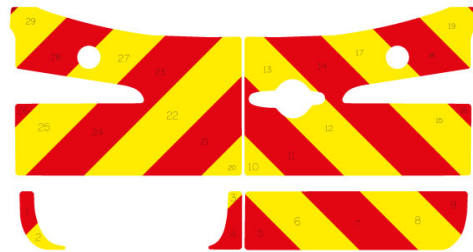

Mercedes Sprinter Series MK2 05-2006 - 05-2016 High Roof Barn Door

Full Glazed

Mercedes Sprinter Series MK2 05-2006 - 05-2016 High Roof Barn Door

Half Rear

Mercedes Sprinter Series MK2 05-2006 - 05-2016 High Roof Barn Door

Full Rear