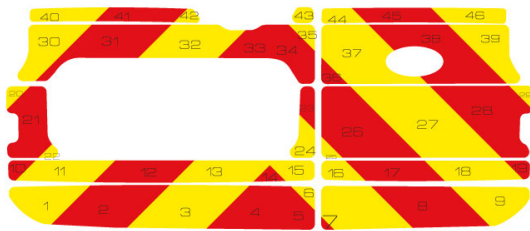

Ford Transit Courier Series MK5 04-2013 - Current Low Roof Barn Door

Full Glazed

Ford Transit Courier Series MK5 04-2013 - Current Low Roof Barn Door

Half Rear

Ford Transit Courier Series MK5 04-2013 - Current Low Roof Barn Door

Full Rear