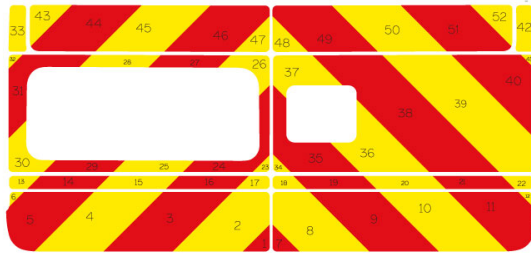

Ford Transit Series MK4 03-2000 - 09-2015 Low Roof Barn Door

Full Glazed

Ford Transit Series MK4 03-2000 - 09-2015 Low Roof Barn Door

Half Rear

Ford Transit Series MK4 03-2000 - 09-2015 Low Roof Barn Door

Full Rear