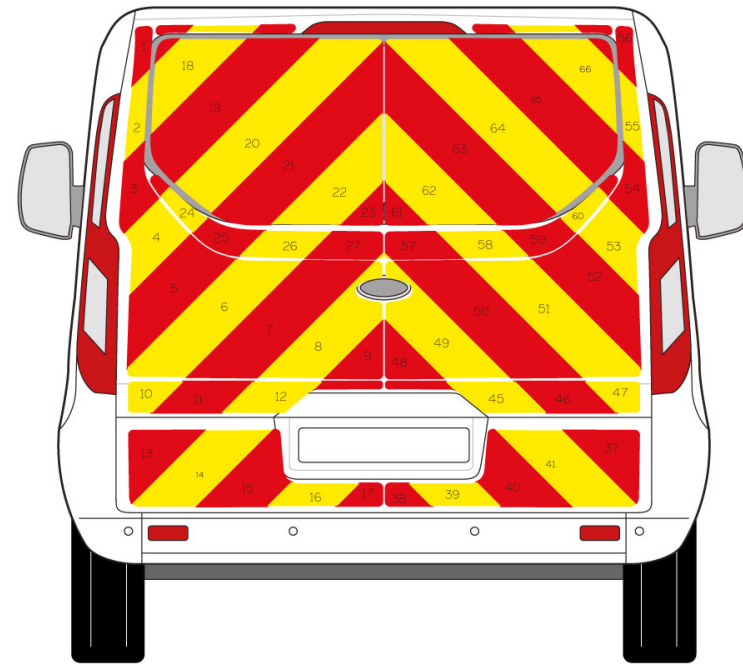

## Ford Transit Custom Series MK6 02-2016-Current Low Roof Tailgate

**Full Glazed**

## Ford Transit Custom Series MK6 02-2016-Current Low Roof Tailgate

Half Rear

## Ford Transit Custom Series MK6 02-2016-Current Low Roof Tailgate

Full Rear