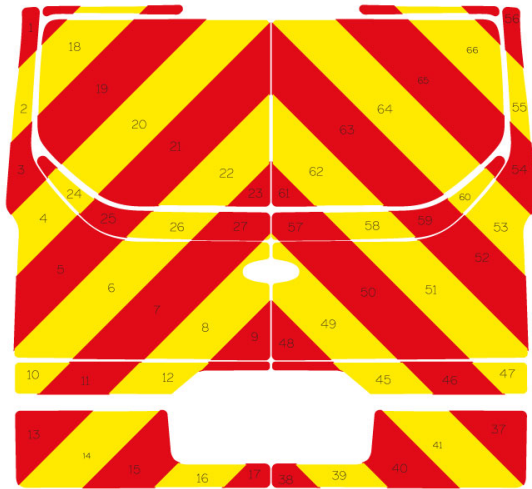

## Ford Transit Custom Series MK6 02-2016-Current Low Roof Tailgate

**Full Glazed**

## Ford Transit Custom Series MK6 02-2016-Current Low Roof Tailgate

Half Rear

## Ford Transit Custom Series MK6 02-2016-Current Low Roof Tailgate

Full Rear