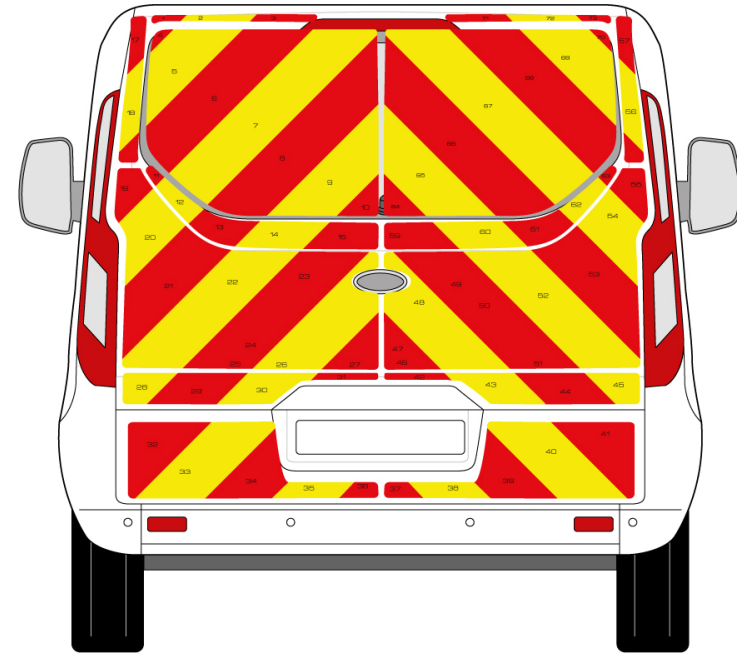

Ford Transit Custom Series MK5 08-2012-08-2017 Low Roof Tailgate

Full Glazed

Ford Transit Custom Series MK5 08-2012-08-2017 Low Roof Tailgate

Half Rear

Ford Transit Custom Series MK5 08-2012-08-2017 Low Roof Tailgate

Full Rear