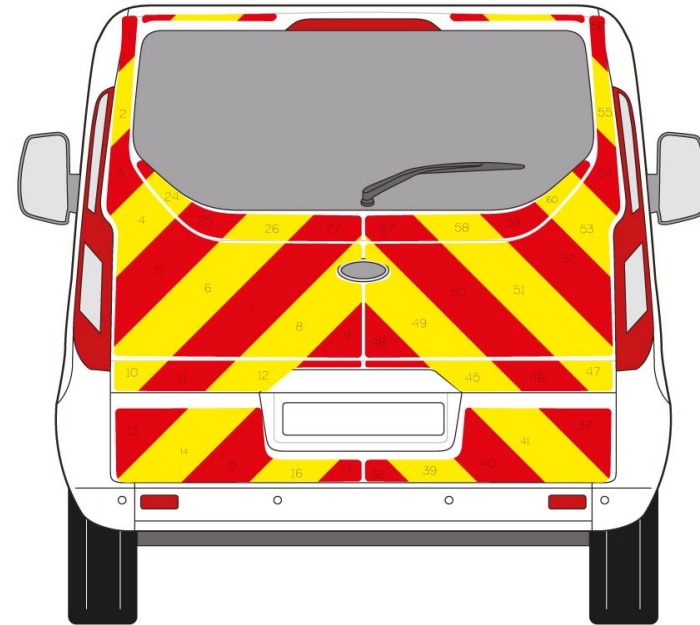

Ford Transit Custom Series MK5 08-2012-08-2017 Low Roof Tailgate

Full Glazed

Ford Transit Custom Series MK5 08-2012-08-2017 Low Roof Tailgate

Half Rear

Ford Transit Custom Series MK5 08-2012-08-2017 Low Roof Tailgate

Full Rear