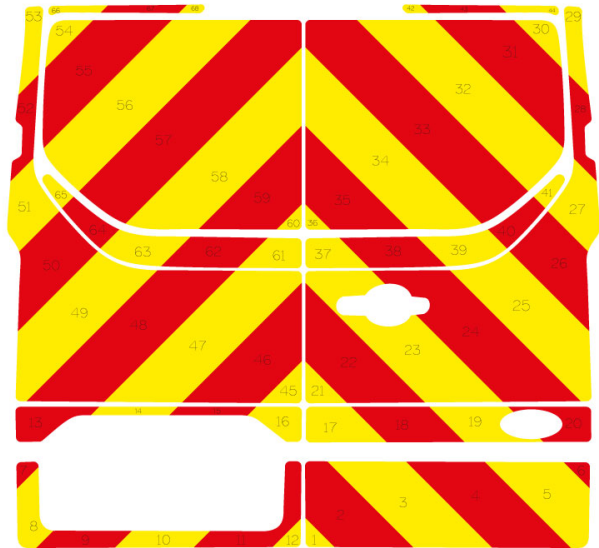

Ford Transit Custom Series MK6 02-2016 - Current Low Roof Barn Door

Full Glazed

Ford Transit Custom Series MK6 02-2016 - Current Low Roof Barn Door

Half Rear

Ford Transit Custom Series MK6 02-2016 - Current Low Roof Barn Door

Full Rear