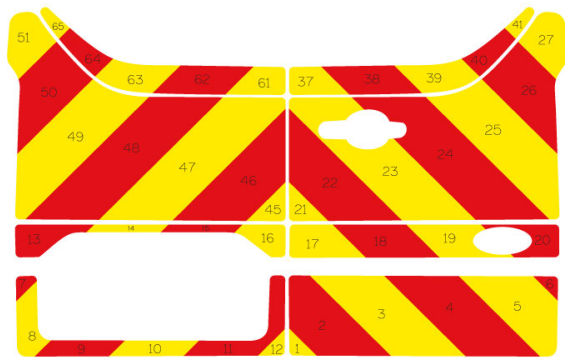

Ford Transit Custom Series MK6 02-2016 - Current Low Roof Barn Door

Full Glazed

Ford Transit Custom Series MK6 02-2016 - Current Low Roof Barn Door

Half Rear

Ford Transit Custom Series MK6 02-2016 - Current Low Roof Barn Door

Full Rear