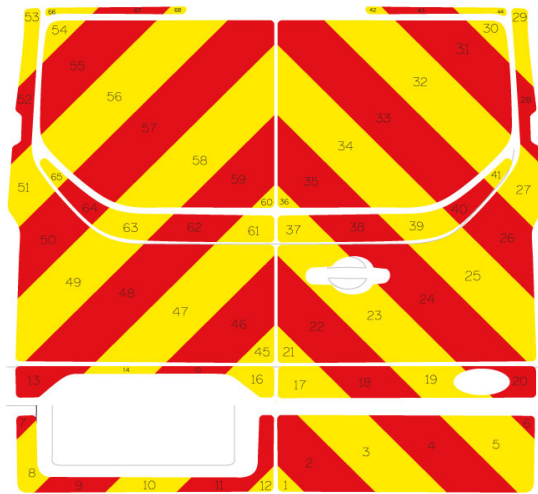

Ford Transit Custom Series MK5 08-2012 - 08-2017 Low Roof Barn Door

Full Glazed

Ford Transit Custom Series MK5 08-2012 - 08-2017 Low Roof Barn Door

Half Rear

Ford Transit Custom Series MK5 08-2012 - 08-2017 Low Roof Barn Door

Full Rear