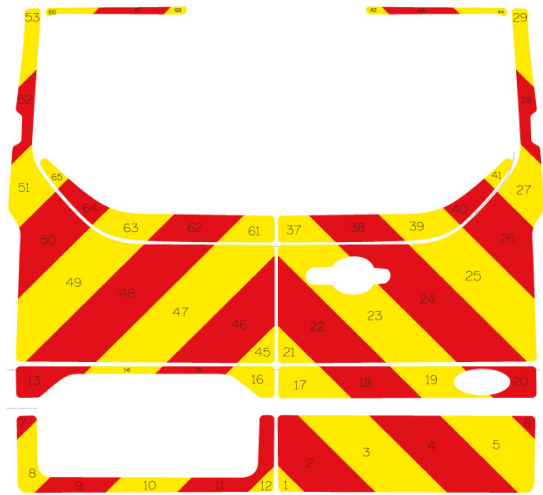

Ford Transit Custom Series MK5 08-2012 - 08-2017 Low Roof Barn Door

Full Glazed

Ford Transit Custom Series MK5 08-2012 - 08-2017 Low Roof Barn Door

Half Rear

Ford Transit Custom Series MK5 08-2012 - 08-2017 Low Roof Barn Door

Full Rear