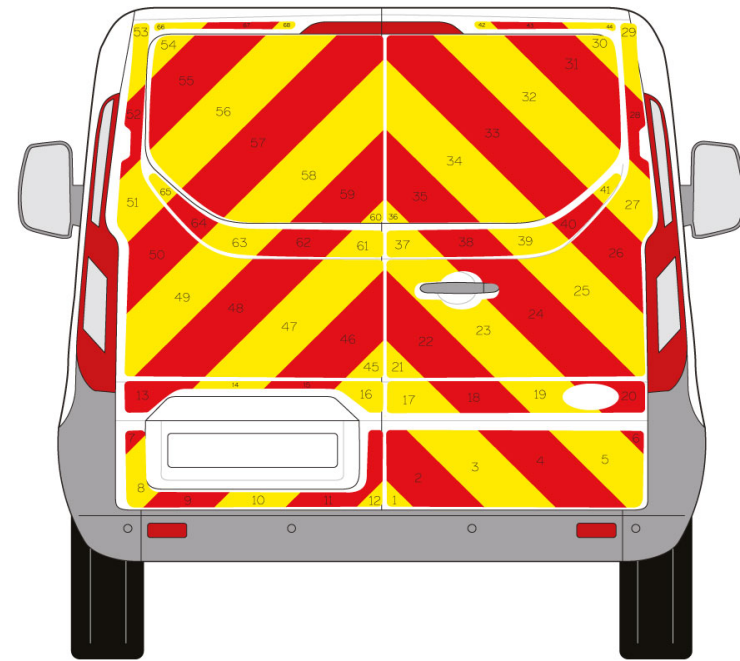

Ford Transit Custom Series MK5 08-2012 - 08-2017 Low Roof Barn Door

Full Glazed

Ford Transit Custom Series MK5 08-2012 - 08-2017 Low Roof Barn Door

Half Rear

Ford Transit Custom Series MK5 08-2012 - 08-2017 Low Roof Barn Door

Full Rear