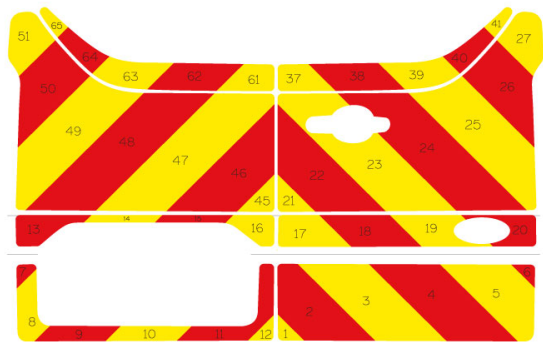

Ford Transit Custom Series MK5 08-2012 - 08-2017 Low Roof Barn Door

Full Glazed

Ford Transit Custom Series MK5 08-2012 - 08-2017 Low Roof Barn Door

Half Rear

Ford Transit Custom Series MK5 08-2012 - 08-2017 Low Roof Barn Door

Full Rear