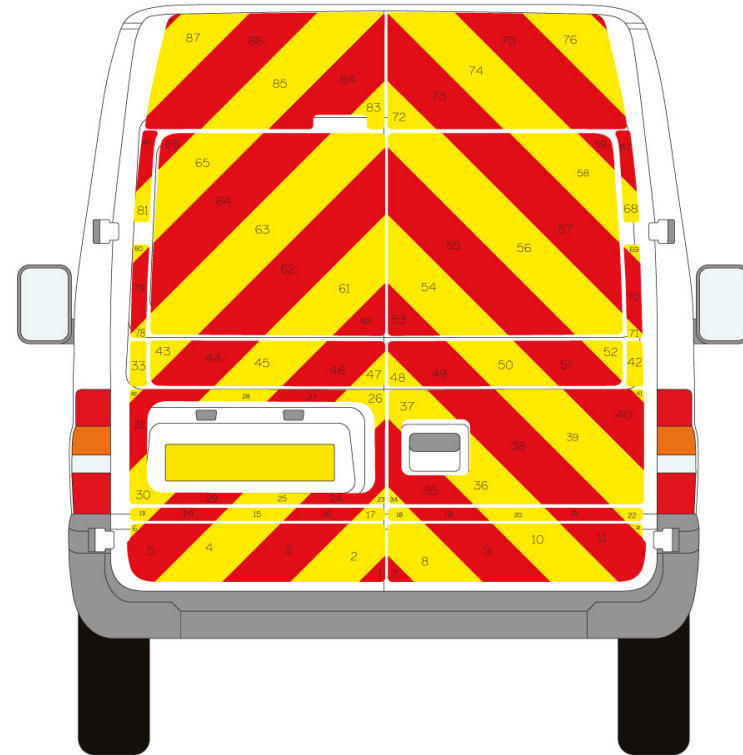

Ford Transit Series MK4 03-2000 - 09-2015 Medium Roof Barn Door

Full Glazed

Ford Transit Series MK4 03-2000 - 09-2015 Medium Roof Barn Door

Half Rear

Ford Transit Series MK4 03-2000 - 09-2015 Medium Roof Barn Door

Full Rear