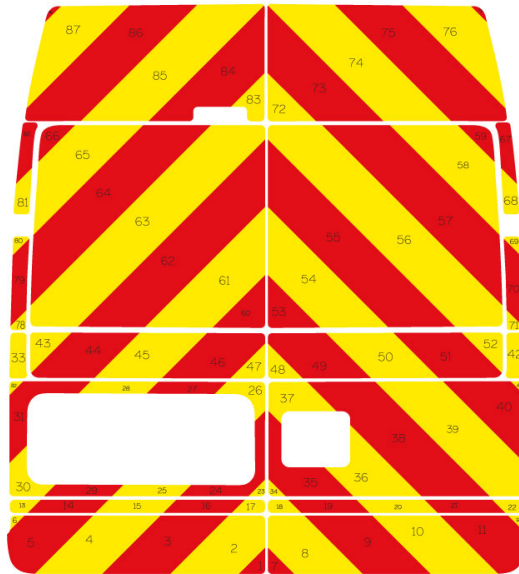

Ford Transit Series MK4 03-2000 - 09-2015 Medium Roof Barn Door

Full Glazed

Ford Transit Series MK4 03-2000 - 09-2015 Medium Roof Barn Door

Half Rear

Ford Transit Series MK4 03-2000 - 09-2015 Medium Roof Barn Door

Full Rear