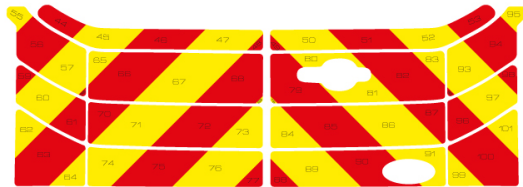

Ford Transit Series MK6 05-2016 - Current Medium Roof Barn Door

Full Glazed

Ford Transit Series MK6 05-2016 - Current Medium Roof Barn Door

Half Rear

Ford Transit Series MK6 05-2016 - Current Medium Roof Barn Door

Full Rear