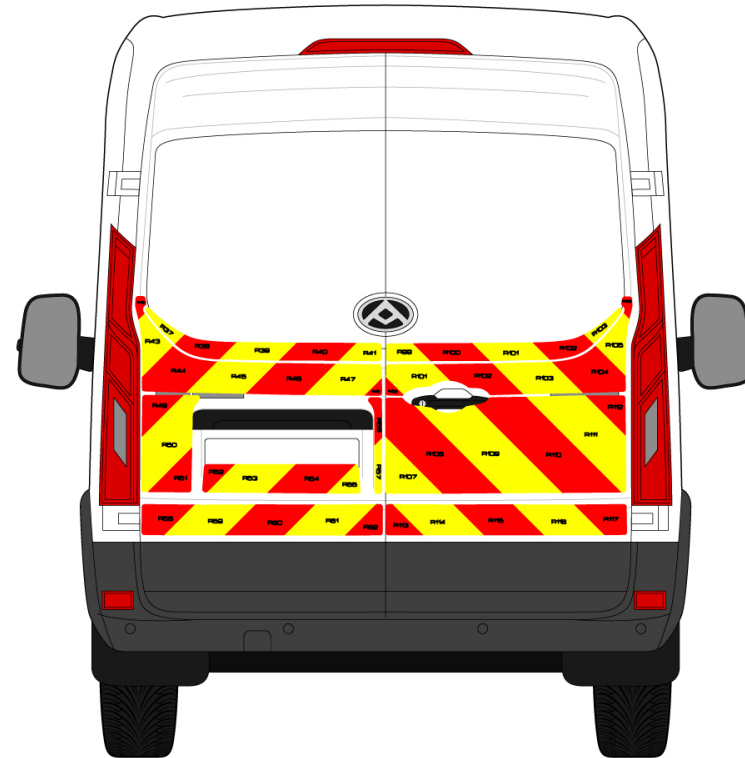

# Maxus E Deliver 9 Series MK1 09-2020-Current Medium Roof Barn Door Half Rear

**Full Glazed**

# Maxus E Deliver 9 Series MK1 09-2020-Current Medium Roof Barn Door Half Rear

Half Rear