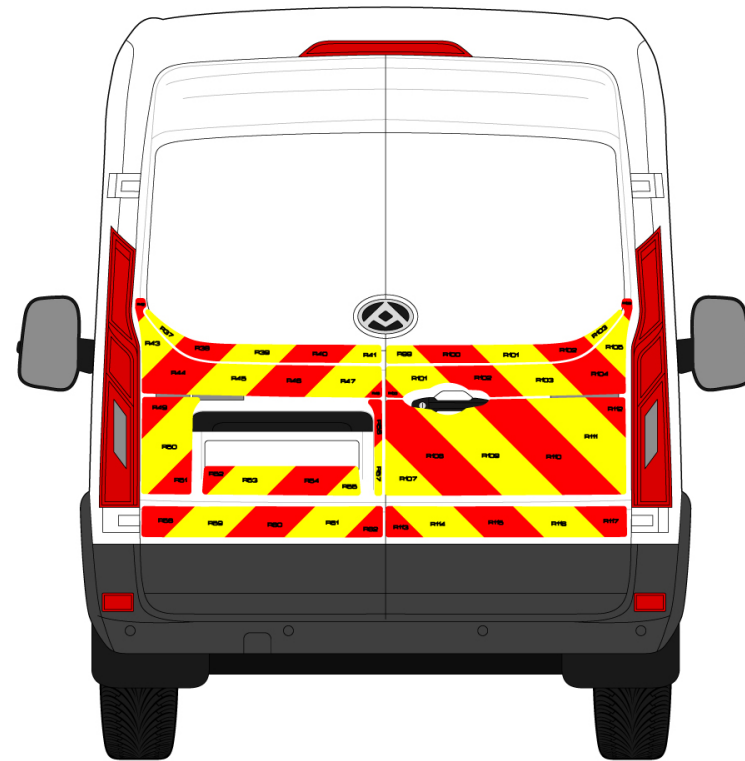

# Maxus E Deliver 9 Series MK1 09-2020-Current Medium Roof Barn Door Half Rear

**Full Glazed**

# Maxus E Deliver 9 Series MK1 09-2020-Current Medium Roof Barn Door Half Rear

Half Rear