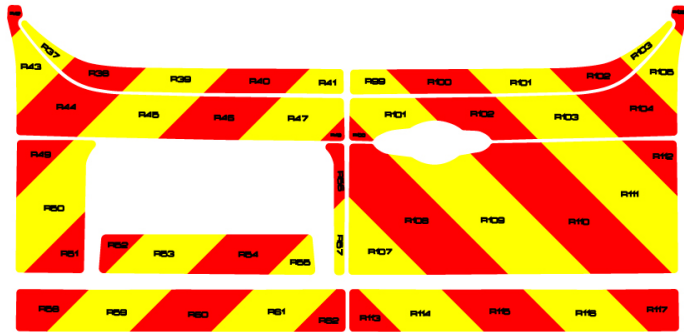

# Maxus E Deliver 9 Series MK1 09-2020-Current Medium Roof Barn Door Half Rear

**Full Glazed**

# Maxus E Deliver 9 Series MK1 09-2020-Current Medium Roof Barn Door Half Rear

Half Rear